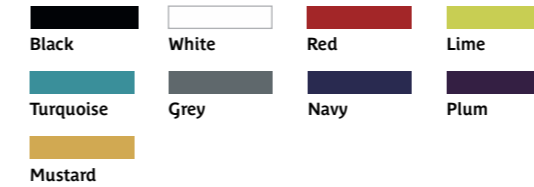

SEATING FINISHES

ORION (FRAME)

For full range of fabric options for Orion click [here](#).

ROKU® MOULDED COLLECTION

*Iron Gate finish is standard on selected products: Roku® Emi, Roku® Kimi Chairs, Roku® Oyster Tables, Roku® Marna Chairs, Roku® Bedroom Furniture - RKBD01, RKBD02, RKBS01, RKWU01, RKWU02, RKDK01. Minimum order quantities apply on non-standard colours. MOQ of 5 units per finish ordered.

All of the 10 colours options shown above are available on Roku® Keata, Roku® Tub, Roku® Table, Button Table & Stool (no MOQ applies).

SEATING FINISHES

ZOLA

VOX

BREEZE