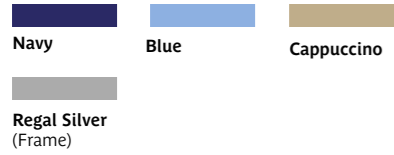

SEATING FINISHES

SALUS PATIENT SEATING

SEATING FINISHES

OLIVIA (FRAME)