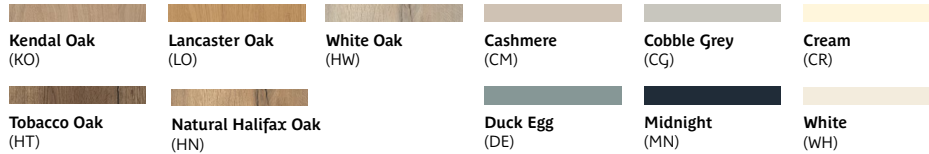

OYSTER

TABLE TOP FINISHES

Top Finishes: