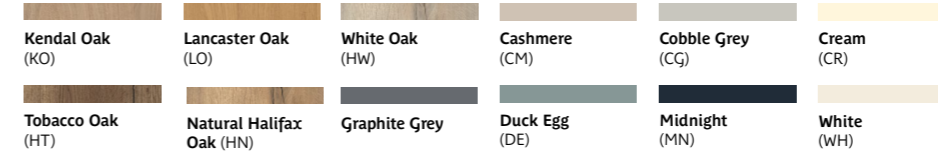

### CASCADE BEDSIDE LOCKER

Drawers & Door colour options:

*Body White as standard (Royal, Pebble, White, Aqua drawers & doors).  
Natural Beech body with matching Beech drawers and doors.*

Aqua

Top Colour options:

### INFINITI OVERBED TABLES

Top Colour options:

Moulded Top Colour options:

White Grey

Column & Base Colour options:

White Grey

## MYLA BED FINISHES

Colour options: